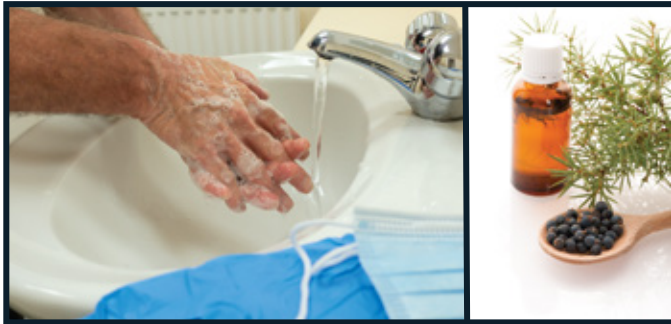

GREEN CERTIFIED
www.worx.ca

WORX® Power Clean Liquid Hand Soap

Liquid Hand Soap

Juniper Berry Oil

PRODUCT DESCRIPTION

A pearlized, semi-viscous, soothing luxury liquid hand soap. Produces a rich lather and contains mild surfactants that remove dirt from hands without irritation, drying or chapping skin. The light Juniper Berry Oil fragrance and mild emollients are sure to sweep bacteria away and keep your hands feeling soft and supple.

DIRECTIONS

Wet hands with clean running water. Apply a small amount of liquid hand soap to the palm of your hands. Rub hands to create a lather. Scrub thoroughly to clean hands for 20 seconds. Rinse hands with clean water until lather is off the hands. Dry hands with a clean towel.